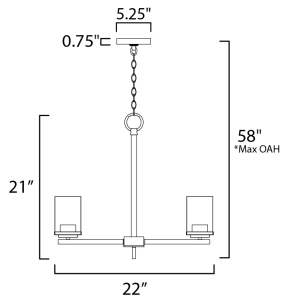

\*max overall height

**MEASUREMENTS**

- DIMENSION : 22" L x 22" W x 21" H
- MAX OAH : 58" OAH
- CANOPY : 5.25" W x 0.75" H x 5.25" L
- HANGING WEIGHT : 8.76 lb

**LAMPING**

- INPUT VOLTAGE : 120V
- BULB : 5 x 60W Incandescent E26 Medium , 300W Total
- BULB INCLUDED : (Not Included)
- DIMMABLE :